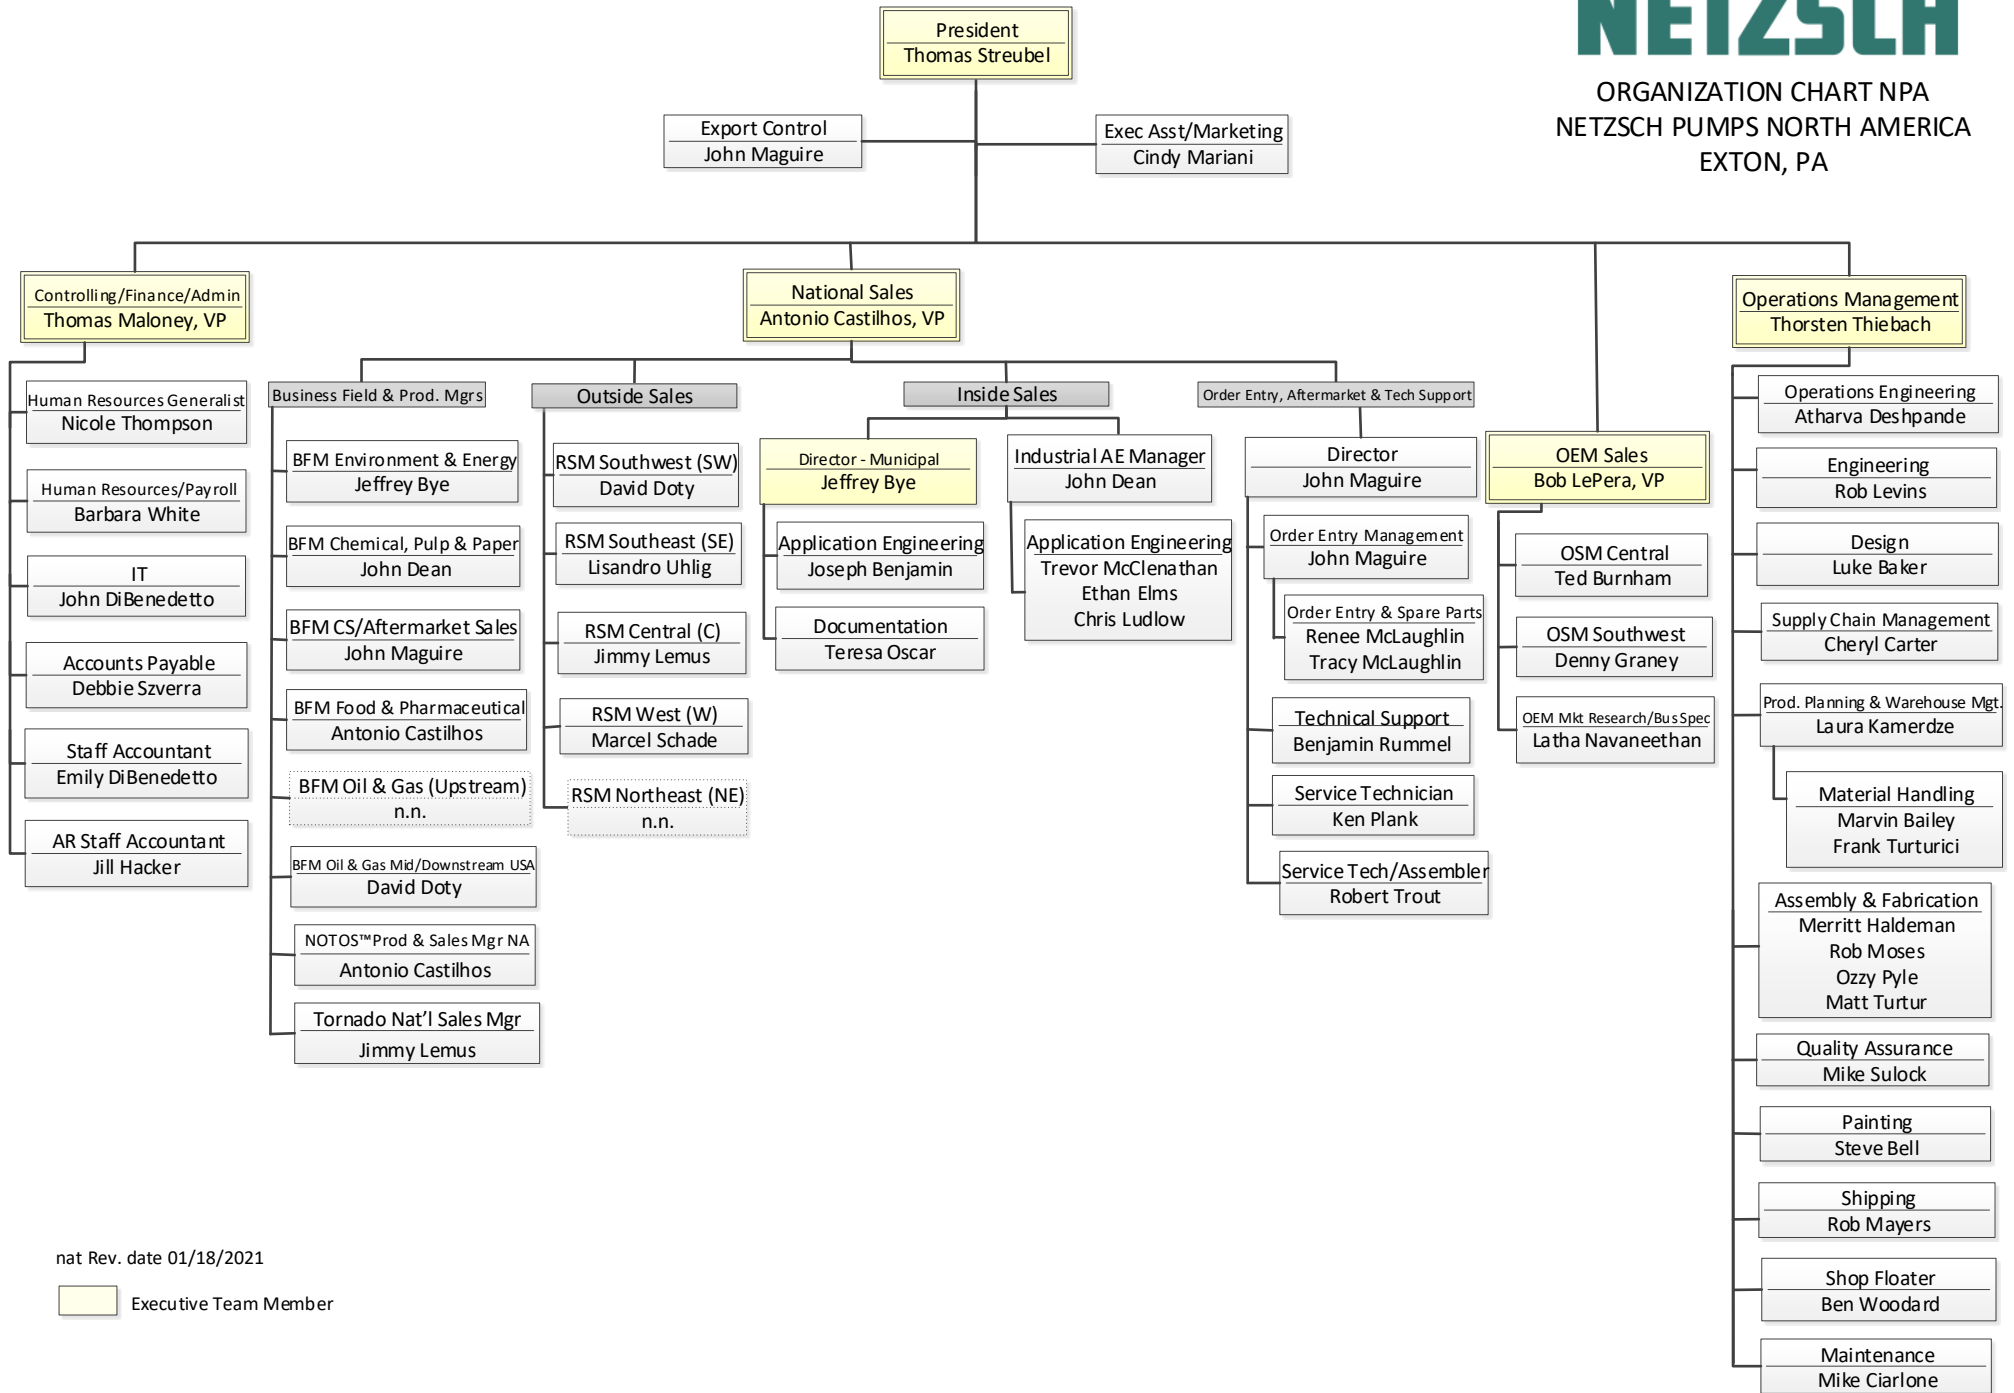

NETZSCH

ORGANIZATION CHART NPA
NETZSCH PUMPS NORTH AMERICA
EXTON, PA

nat Rev. date 01/18/2021

Executive Team Member